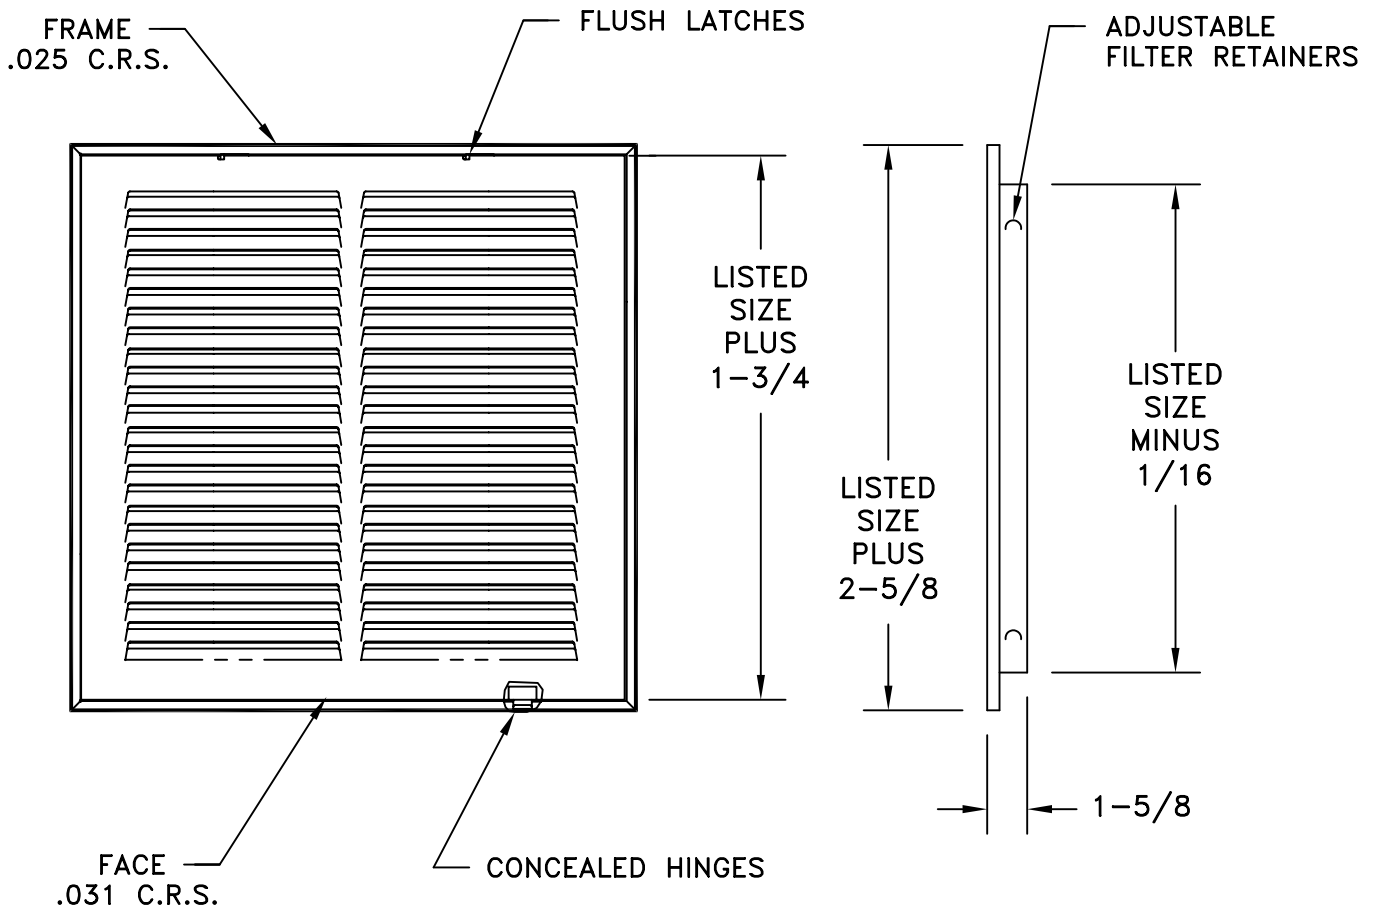

- FLUSH, REMOVABLE FACE WITH CONCEALED LATCHES AND HINGES, CAN BE INSTALLED TWO WAYS
- 1/3 INCH SPACED FINS SET AT 20 DEGREES
- EQUIPPED WITH FILTER RETAINERS
- USES NOMINAL 1 INCH DISPOSABLE FILTERS
- MINIMUM SIZE = 10 X 10
- MAXIMUM SIZE = 36 X 24, 30 X 30, 24 X 36
- FINISH: WHITE (W) ENAMEL