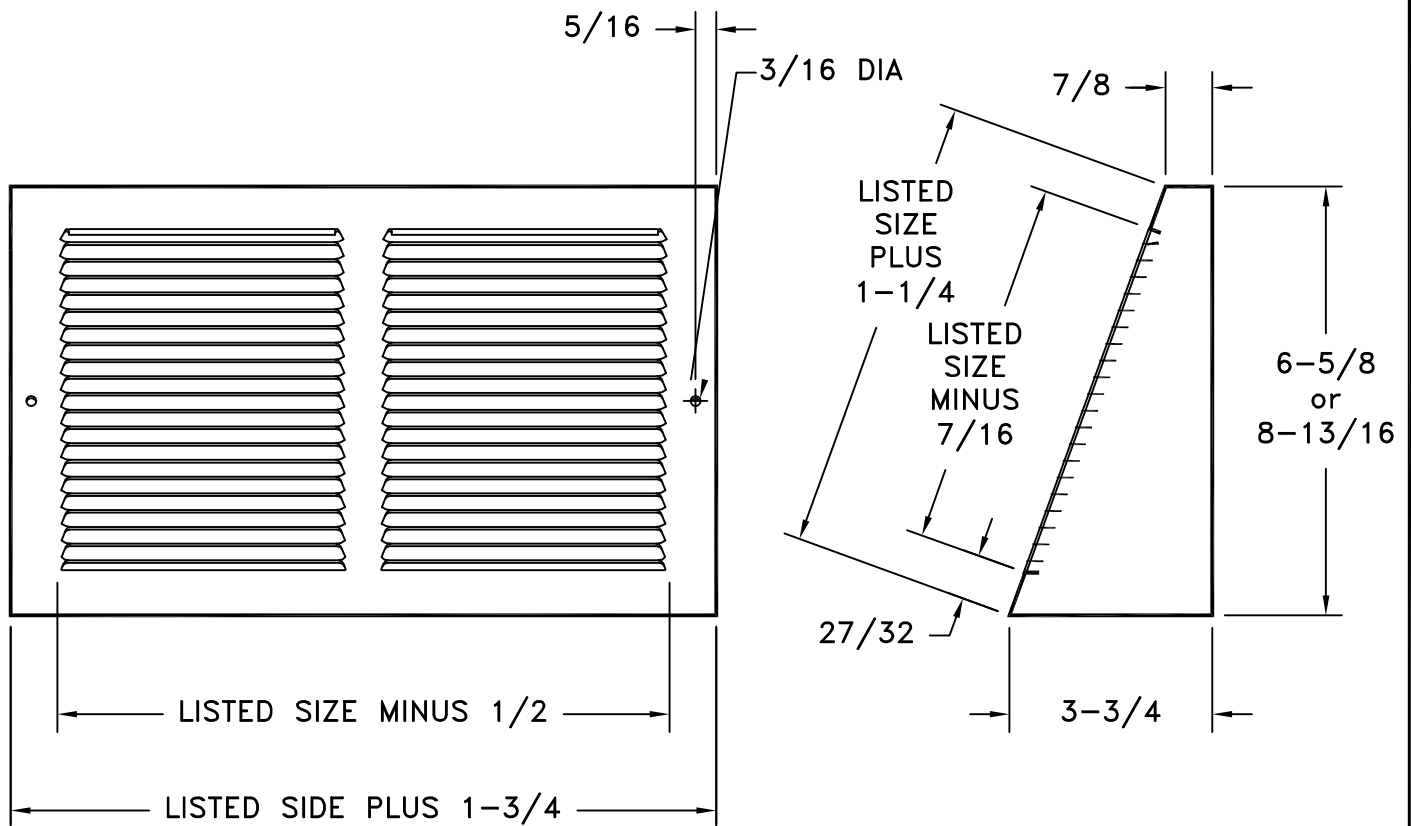

- ALL STEEL CONSTRUCTION
- IDEAL FOR BASEBOARD INSTALLATIONS
- 1/3 INCH SPACED FINN SET AT 20 DEGREES
- MINIMUM SIZE = 10 X 6
- MAXIMUM SIZE = 30 X 8
- FINISH: WHITE (W) ENAMEL

JOB NAME: _____	SUBMITTED BY: _____	DATE: 5/6/08	SD-2029
LOCATION: _____		658 Return Grille	
ARCHITECT: _____			
ENGINEER: _____			
CONTRACTOR: _____			