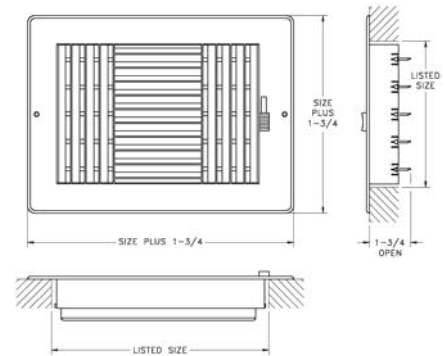

RZ682 Plastic Sidewall/ Ceiling Register

- Engineered polymer construction
- Two-way deflection
- Traditional styling
- Integral multi-shutter damper with easy-to-use damper handle
- For heating or cooling applications
- Bright White finish

RZ682 Available Sizes (in.)				
HT	WIDTH			
	8	10	12	14
4	X	X		
6		X	X	X
8		X		X

RZ683 Plastic Sidewall/Ceiling Register

- Engineered polymer construction
- Three-way deflection
- Traditional styling
- Integral multi-shutter damper with easy-to-use damper handle
- For heating or cooling applications
- Bright White finish

RZ683 Available Sizes (in.)				
HT	WIDTH			
	8	10	12	14
4	X			
6		X	X	X
8		X		X

RZ684 Plastic Sidewall/Ceiling Register

- Engineered polymer construction
- Four-way deflection
- Traditional styling
- Integral multi-shutter damper with easy-to-use damper handle
- For heating or cooling applications
- Bright White finish

RZ684 Available Sizes (in.)				
HT	WIDTH			
	6	8	10	12
6	X			
8		X		
10			X	
12				X