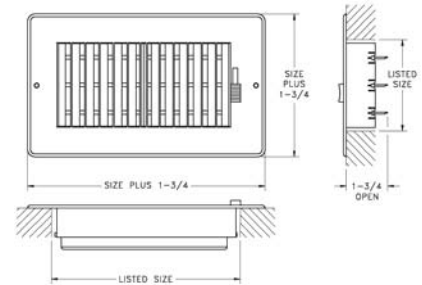

RZ682 Plastic Sidewall/ Ceiling Register

- Engineered polymer construction
- Two-way deflection
- Traditional styling
- Integral multi-shutter damper with easy-to-use damper handle
- For heating or cooling applications
- Bright White finish

RZ682 Available Sizes (in.)				
HT	WIDTH			
	8	10	12	14
4	X	X		
6		X	X	X
8		X		X

RZ683 Plastic Sidewall/Ceiling Register

- Engineered polymer construction
- Three-way deflection
- Traditional styling
- Integral multi-shutter damper with easy-to-use damper handle
- For heating or cooling applications
- Bright White finish

RZ683 Available Sizes (in.)				
HT	WIDTH			
	8	10	12	14
4	X			
6		X	X	X
8		X		X

RZ684 Plastic Sidewall/Ceiling Register

- Engineered polymer construction
- Four-way deflection
- Traditional styling
- Integral multi-shutter damper with easy-to-use damper handle
- For heating or cooling applications
- Bright White finish

RZ684 Available Sizes (in.)				
HT	WIDTH			
	6	8	10	12
6	X			
8		X		
10			X	
12				X