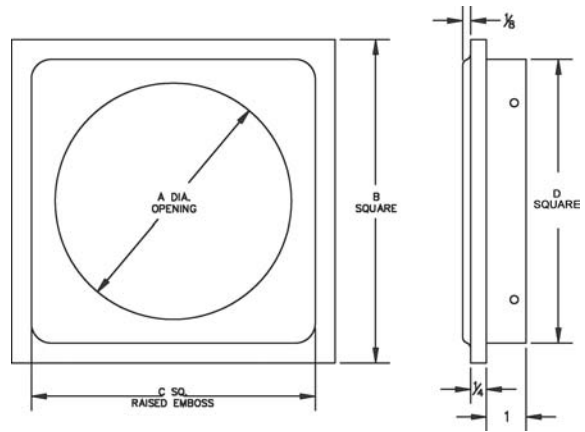

Laundry Chute Door

Laundry Chute Door (LCD)

- Steel construction
- Spring-hinged, push-in door
- Quiet closing, inner rubber guards
- White, baked enamel finish
- Two sizes available, 10" and 12"
- Not fire-rated

Laundry Chute Door Sizes (in.)
10, 12

Model	A Diameter	B Square	C Square	D Square
LCD10	8-1/2	12	11	9-3/4
LCD12	10	13-3/4	12-1/4	11-1/4